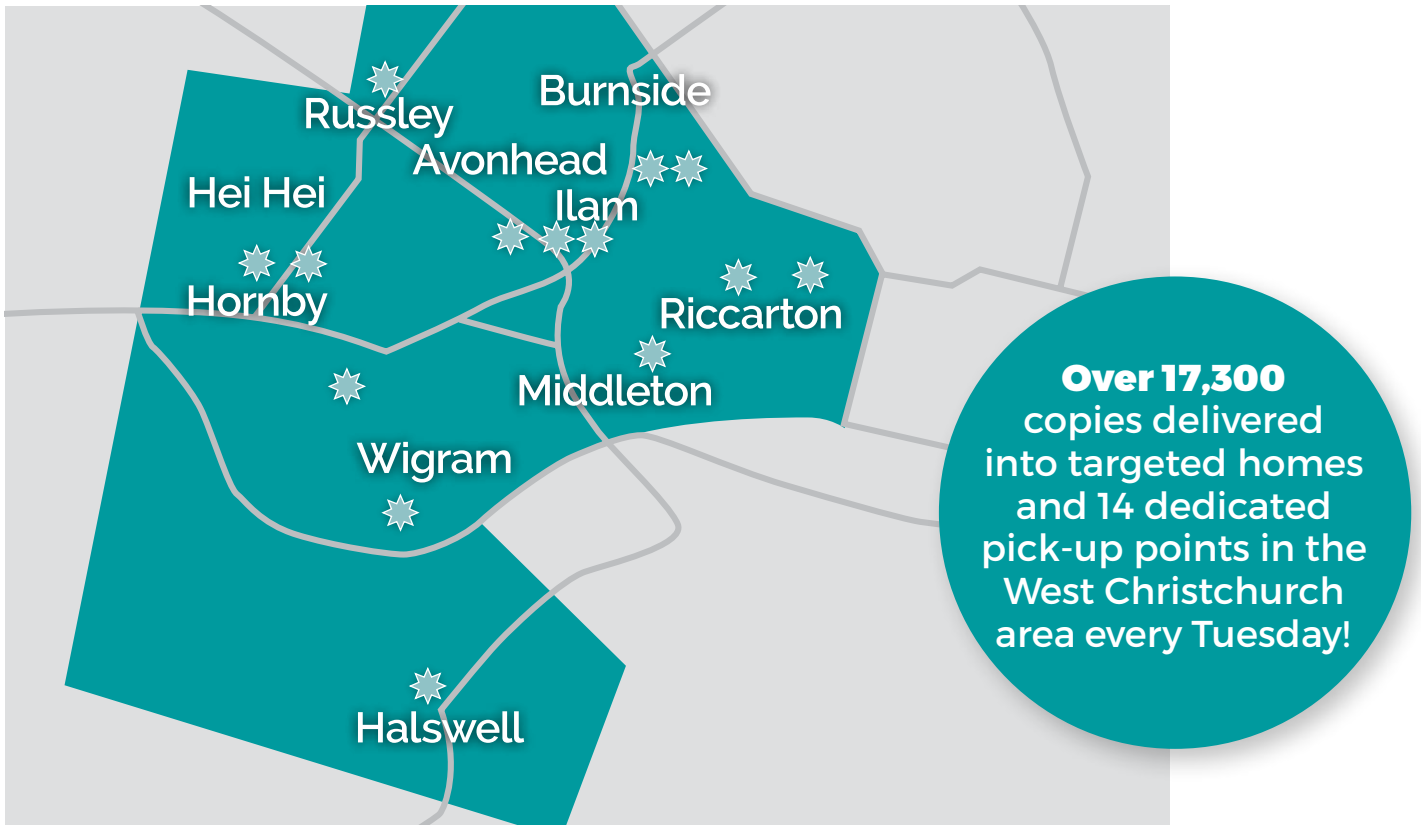

westernnews

Rate Card 2020

**Read us in print, online
or on your smart phone 24/7**

Over **17,300 copies** delivered into homes and dedicated pick up points in the West Christchurch area **every Tuesday!**

Delivered to homes in: Templeton, Islington, Hei Hei, Broomfield, Halswell, Oaklands, Westlake, Hornby, Wigram, Sockburn, Church Corner, Ilam, Russley, Hyde Park, Avonhead, Riccarton Park, Riccarton.

* Pick up points