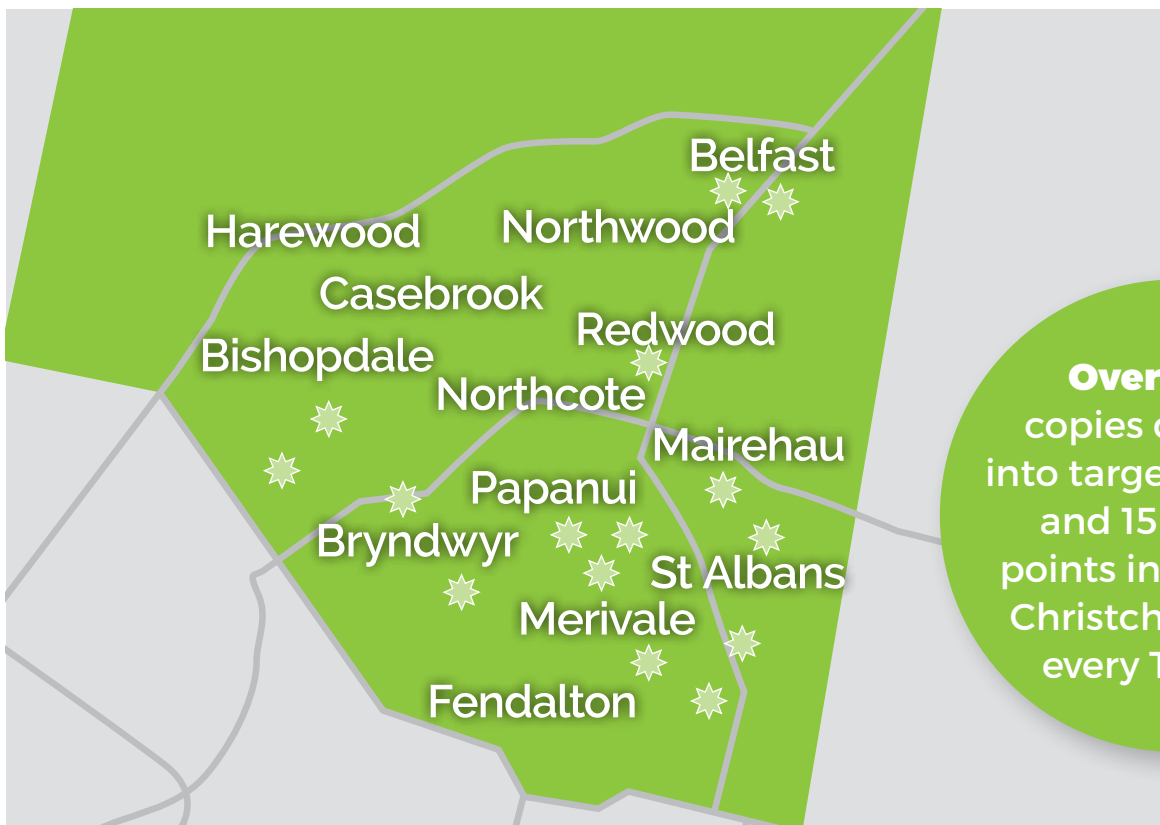

Level 1, 359 Lincoln Road,

Addington, Christchurch 8013

📞 (03) 379 7100

Delivered to homes in: Harewood, Burnside, Bishopdale, Bryndwyr, Fendalton, Merivale, St Albans, Mairehau, Papanui, Casebrook, Redwood, Regents Park, Styx Mill, Northwood, Belfast, Strowan.