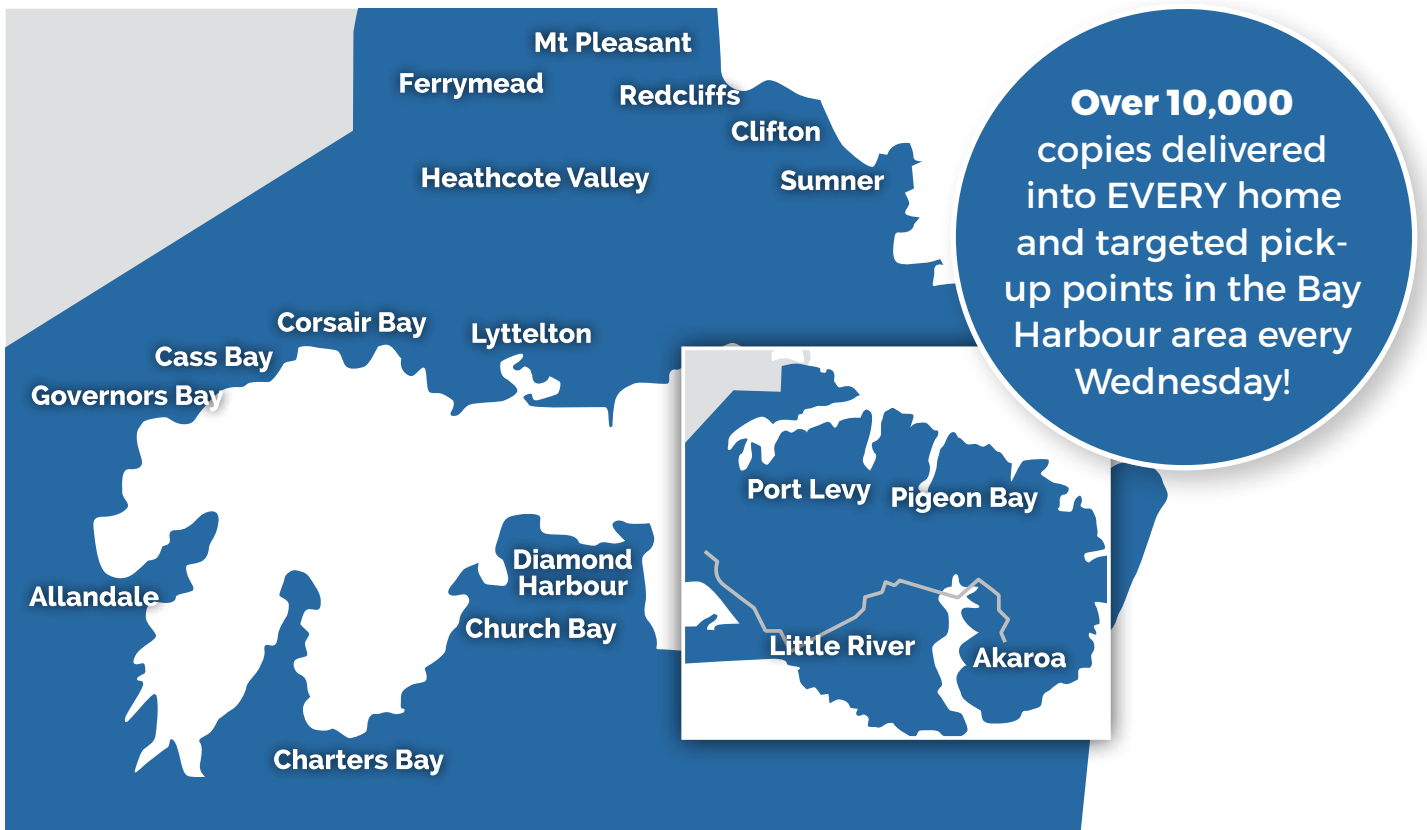

**Level 1, 359 Lincoln Road,
Addington, Christchurch 8013**

☎ (03) 379 7100

Delivered to homes in: Brookhaven, Heathcote, Ferrymead, Redcliffs, Mt Pleasant, Sumner, Lyttelton, Diamond Harbour, Governors Bay, Akaroa.