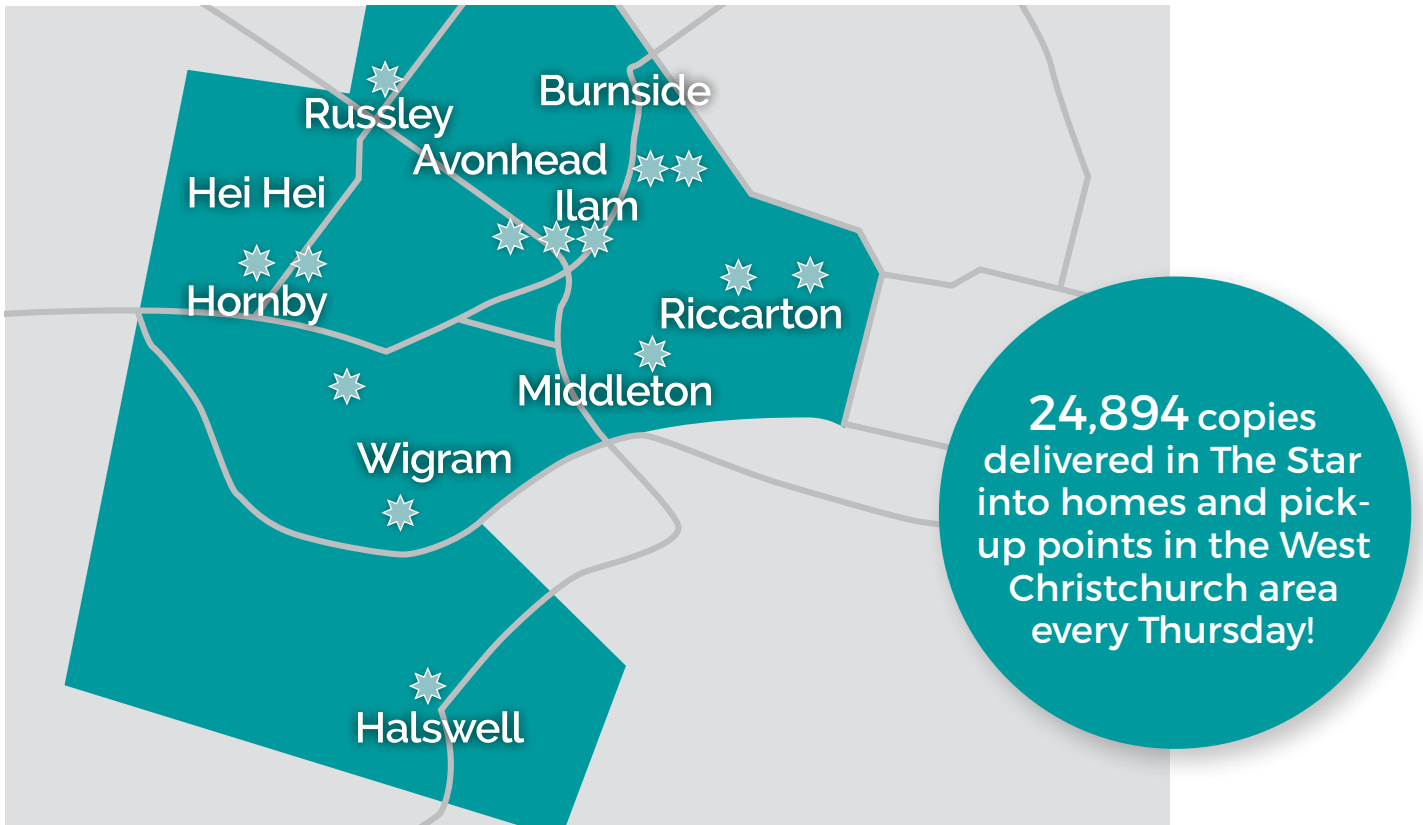

westernnews

Rate Card 2021

**Read us in print, online
or on your smart phone 24/7**

24,894 copies delivered in The Star, into homes and pick up points in the West Christchurch area **every Thursday!**

Delivered to homes in: Templeton, Islington, Hei Hei, Broomfield, Halswell, Oaklands, Westlake, Hornby, Wigram, Sockburn, Church Corner, Ilam, Russley, Hyde Park, Avonhead, Riccarton Park, Riccarton.