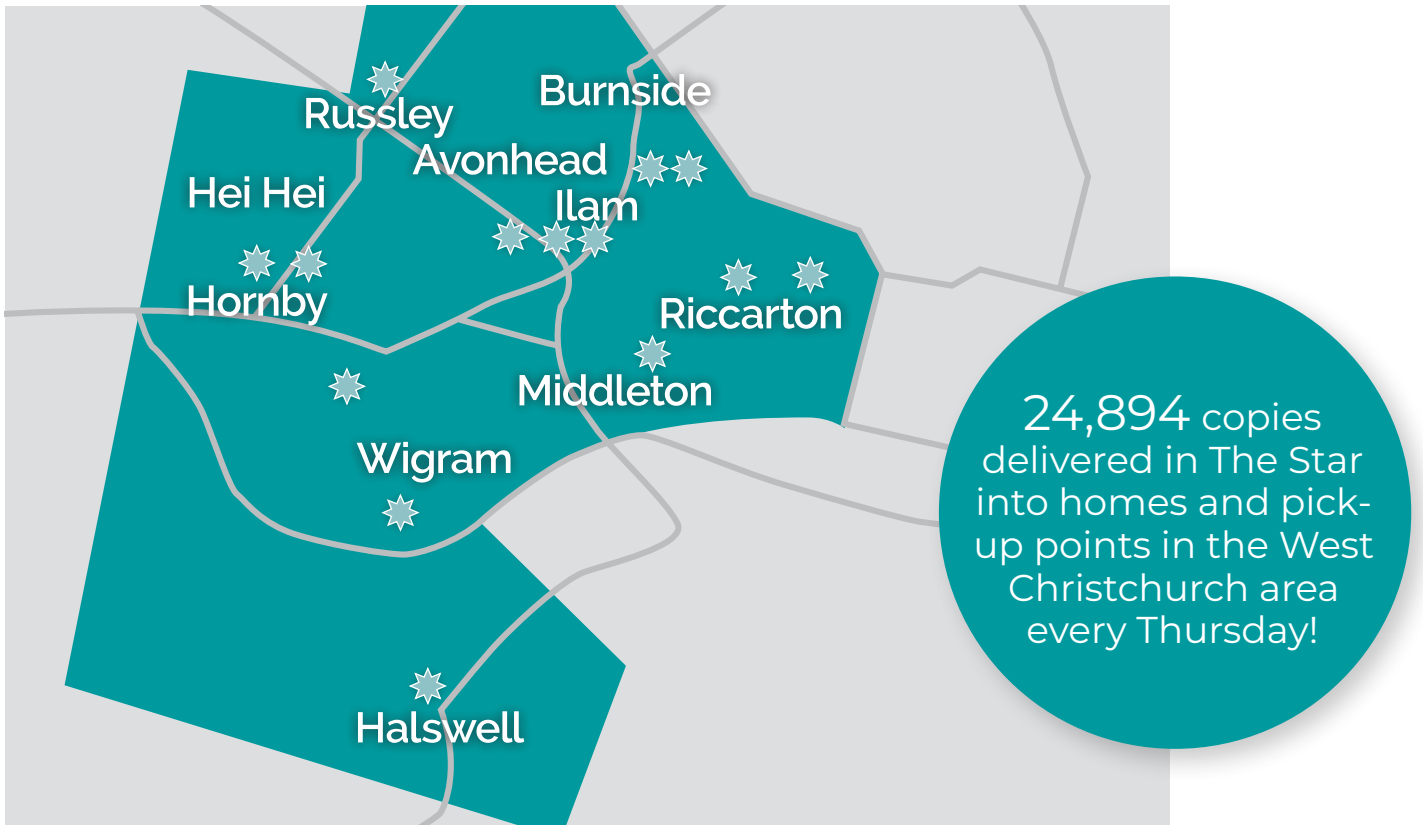

## Rate Card 2020

---

---

**Read us in print, online  
or on your smart phone 24/7**

---

24,894 copies delivered in The Star, into homes and pick up points in the West Christchurch area **every Thursday!**

Delivered to homes in: Templeton, Islington, Hei Hei, Broomfield, Halswell, Oaklands, Westlake, Hornby, Wigram, Sockburn, Church Corner, Ilam, Russley, Hyde Park, Avonhead, Riccarton Park, Riccarton.

\* Pick up points