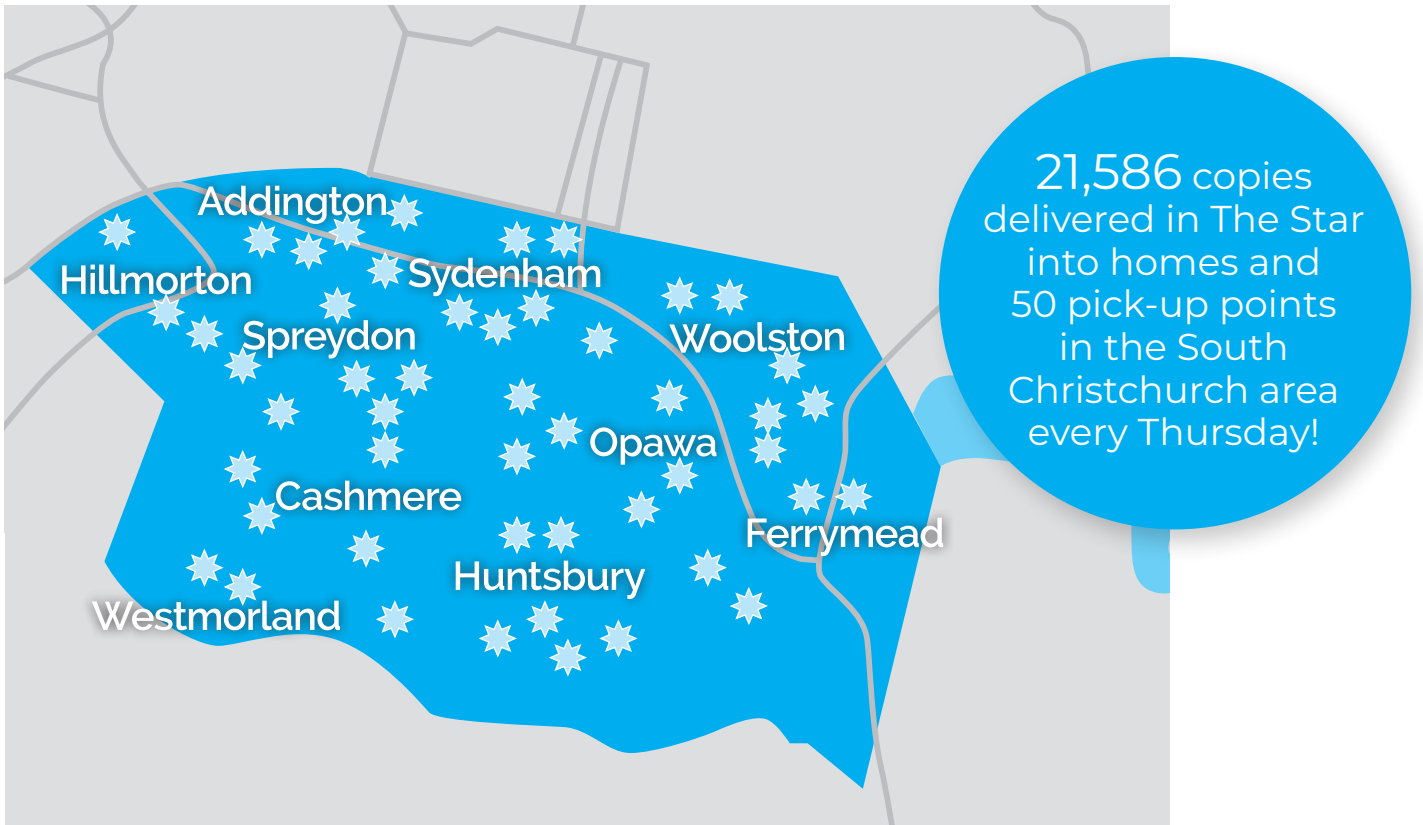

southernview

Rate Card 2020

Your best
read local
newspaper

Read us in print, online
or on your smart phone 24/7

21,586 copies delivered in The Star, into homes and 50 pick up points in the South Christchurch area **every Thursday.**

Delivered to homes in: Spreydon, Hoon Hay, Hillmorton, Cracroft, Cashmere, St Martins, Somerfield, Sydenham, Addington, Waltham, Opawa, Beckenham, Huntsbury, Woolston.

* Pick up points

Let us build your customers, sales and profits....