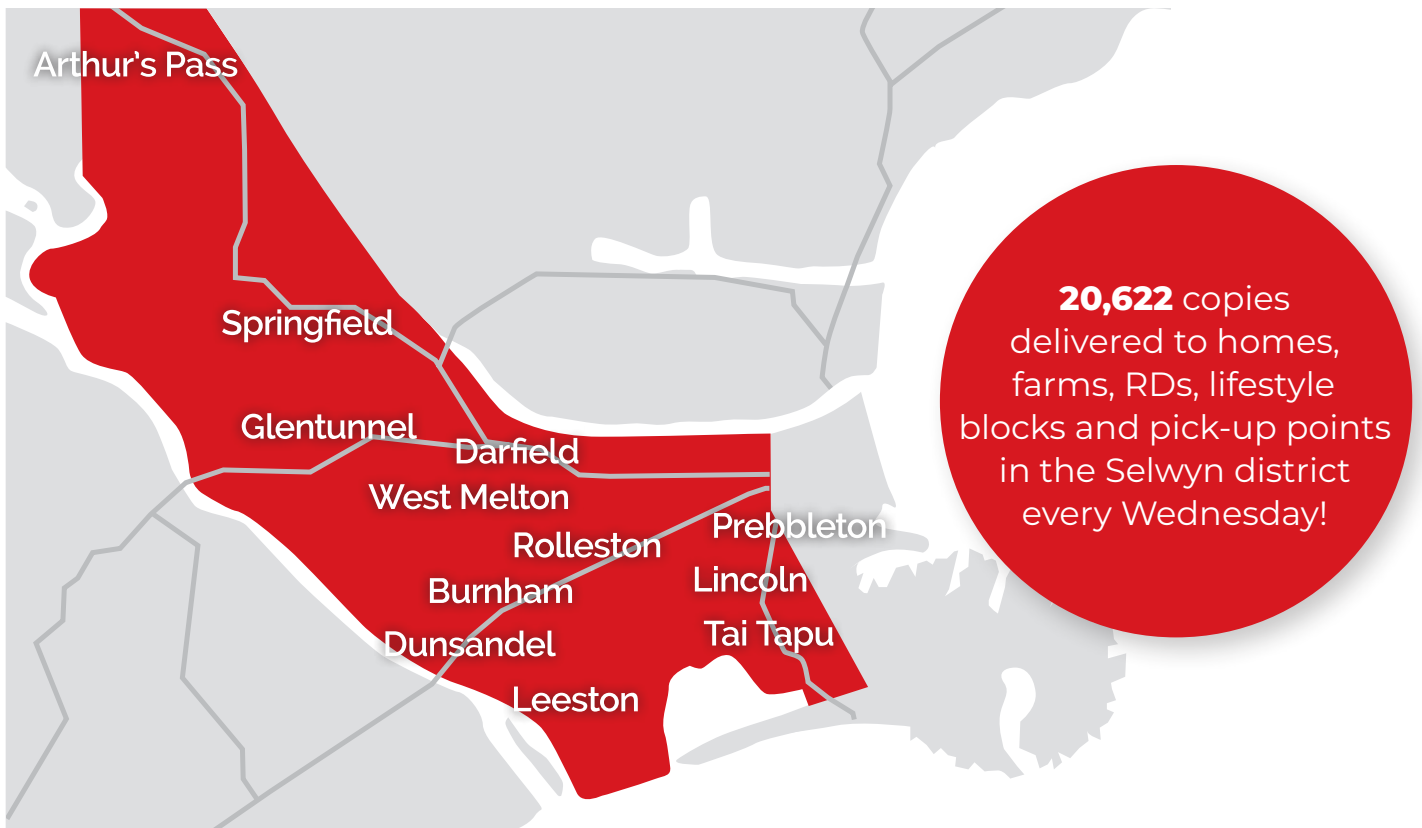

selwyntimes

Rate Card 2020

Read us in print, online
or on your smart phone 24/7

20,622 copies delivered into homes, farms, RD's and lifestyle blocks in the Selwyn district **every Wednesday!**

Homes in: Ladbrooks, Tai Tapu, Leeston, Lincoln, Southbridge, Prebbleton, Rolleston, Burnham, West Melton, Darfield, Arthur's Pass.