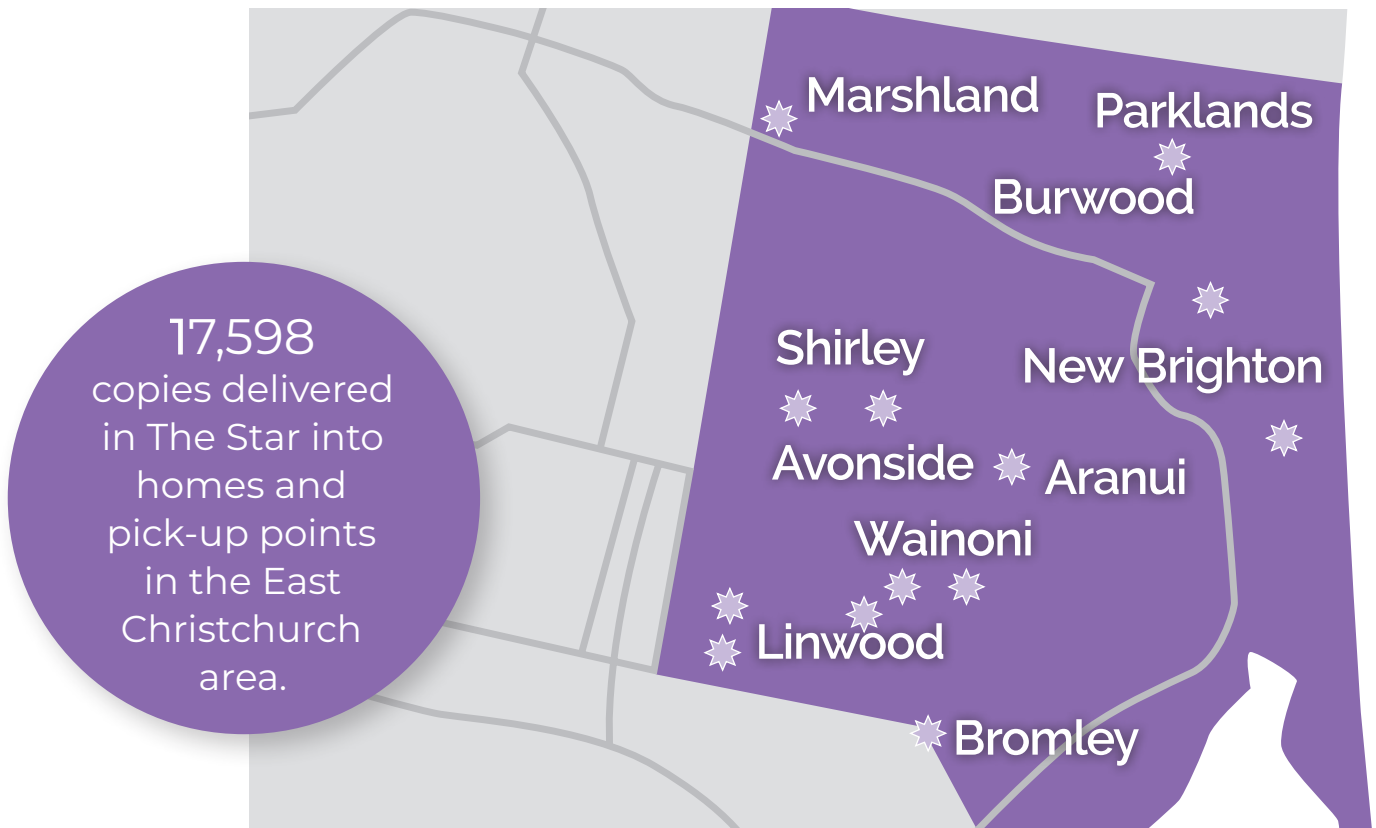

pegasuspost

Rate Card 2020

Your best
read local
newspaper

Read us in print, online
or on your smart phone 24/7

17,598 copies delivered in The Star, into homes and pick up points in the East Christchurch area **every Thursday.**

Delivered to homes in: Linwood, Avonside, Richmond, Shirley, Burwood, Dallington, Wainoni, Bromley, Aranui, Avondale, Bexley, New Brighton, Northshore, Queenspark, Parklands, South Brighton.

* Pick up points