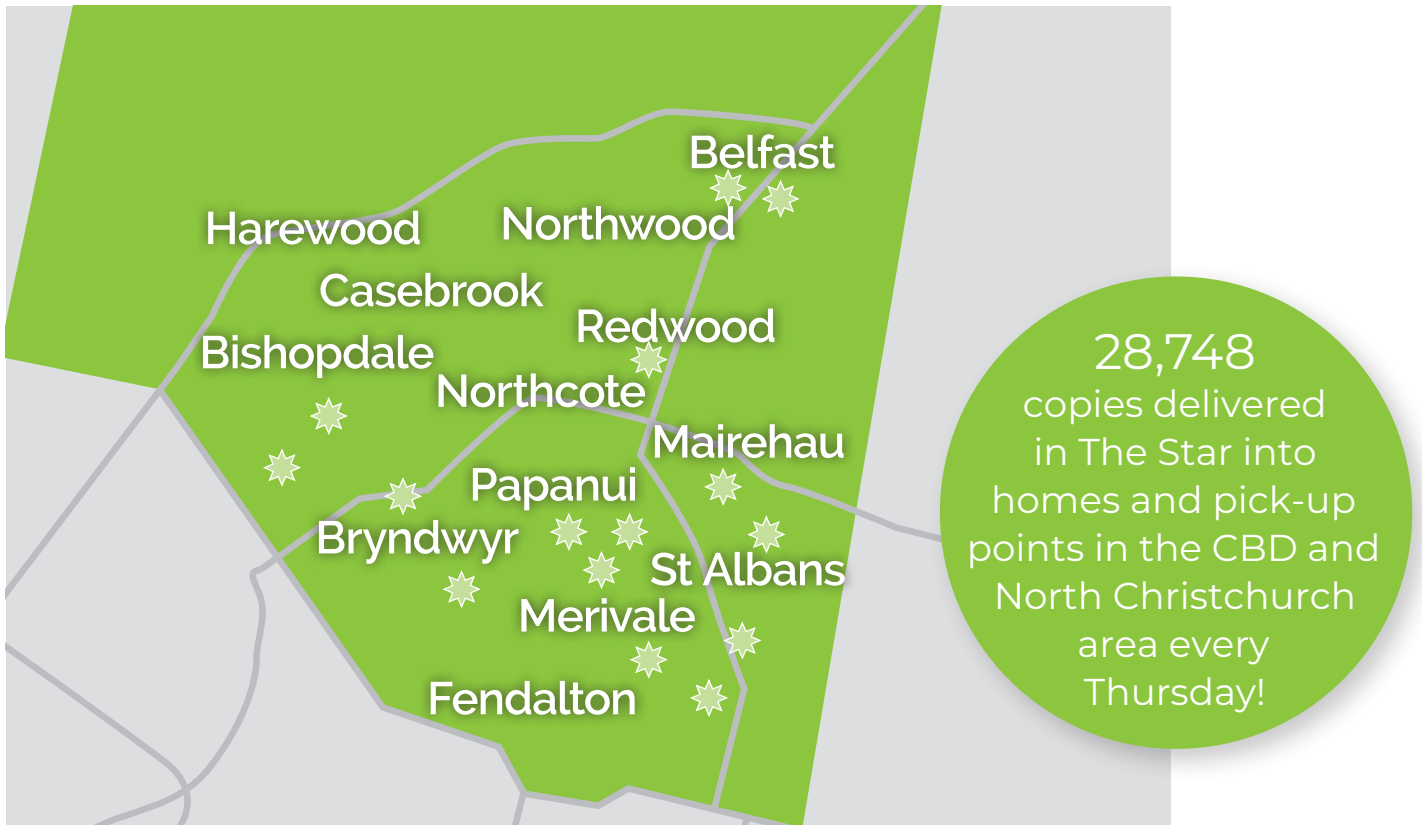

nor'westnews

Rate Card 2020

Your best
read local
newspaper

**Read us in print, online
or on your smart phone 24/7**

28,748 copies delivered in The Star, into homes and
pick up points in the CBD and North Christchurch area
every Thursday!

Delivered to homes in: Harewood, Burnside, Bishopdale, Bryndwyr, Fendalton, Merivale, St Albans, Mairehau, Papanui, Casebrook, Redwood, Regents Park, Styx Mill, Northwood, Belfast, Strowan.

★ Pick up points